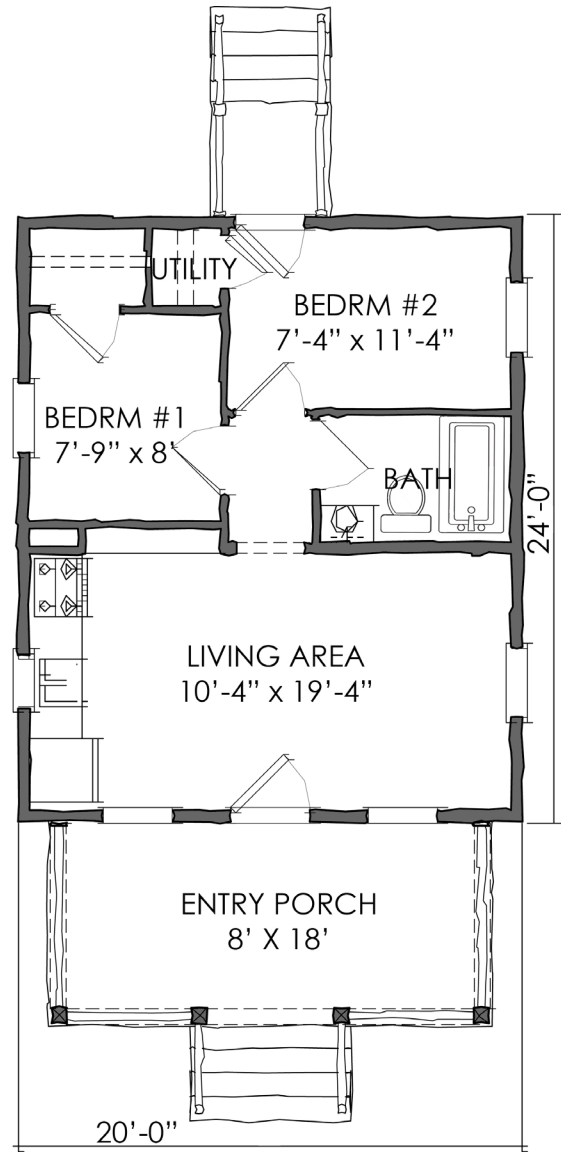

copyright 2011

FIRST FLOOR PLAN

ENTRY ELEVATION

ADDITIONAL IMAGES

PLAN INFORMATION  
2BR/1 BA

480 TOTAL HEATED SQFT.

This is also known as KC-480 in the Lowe's Katrina Cottage Series.

# TNH-GC-09A aka. KC480

TRADITIONAL NEIGHBORHOOD HOMES - GUEST COTTAGE COLLECTION

Significant modifications may be required if building in 50 mile radius of Beaufort, SC. The final set of construction documents may vary or have been updated from this conceptual design. Please contact MDG1, if you have any questions.